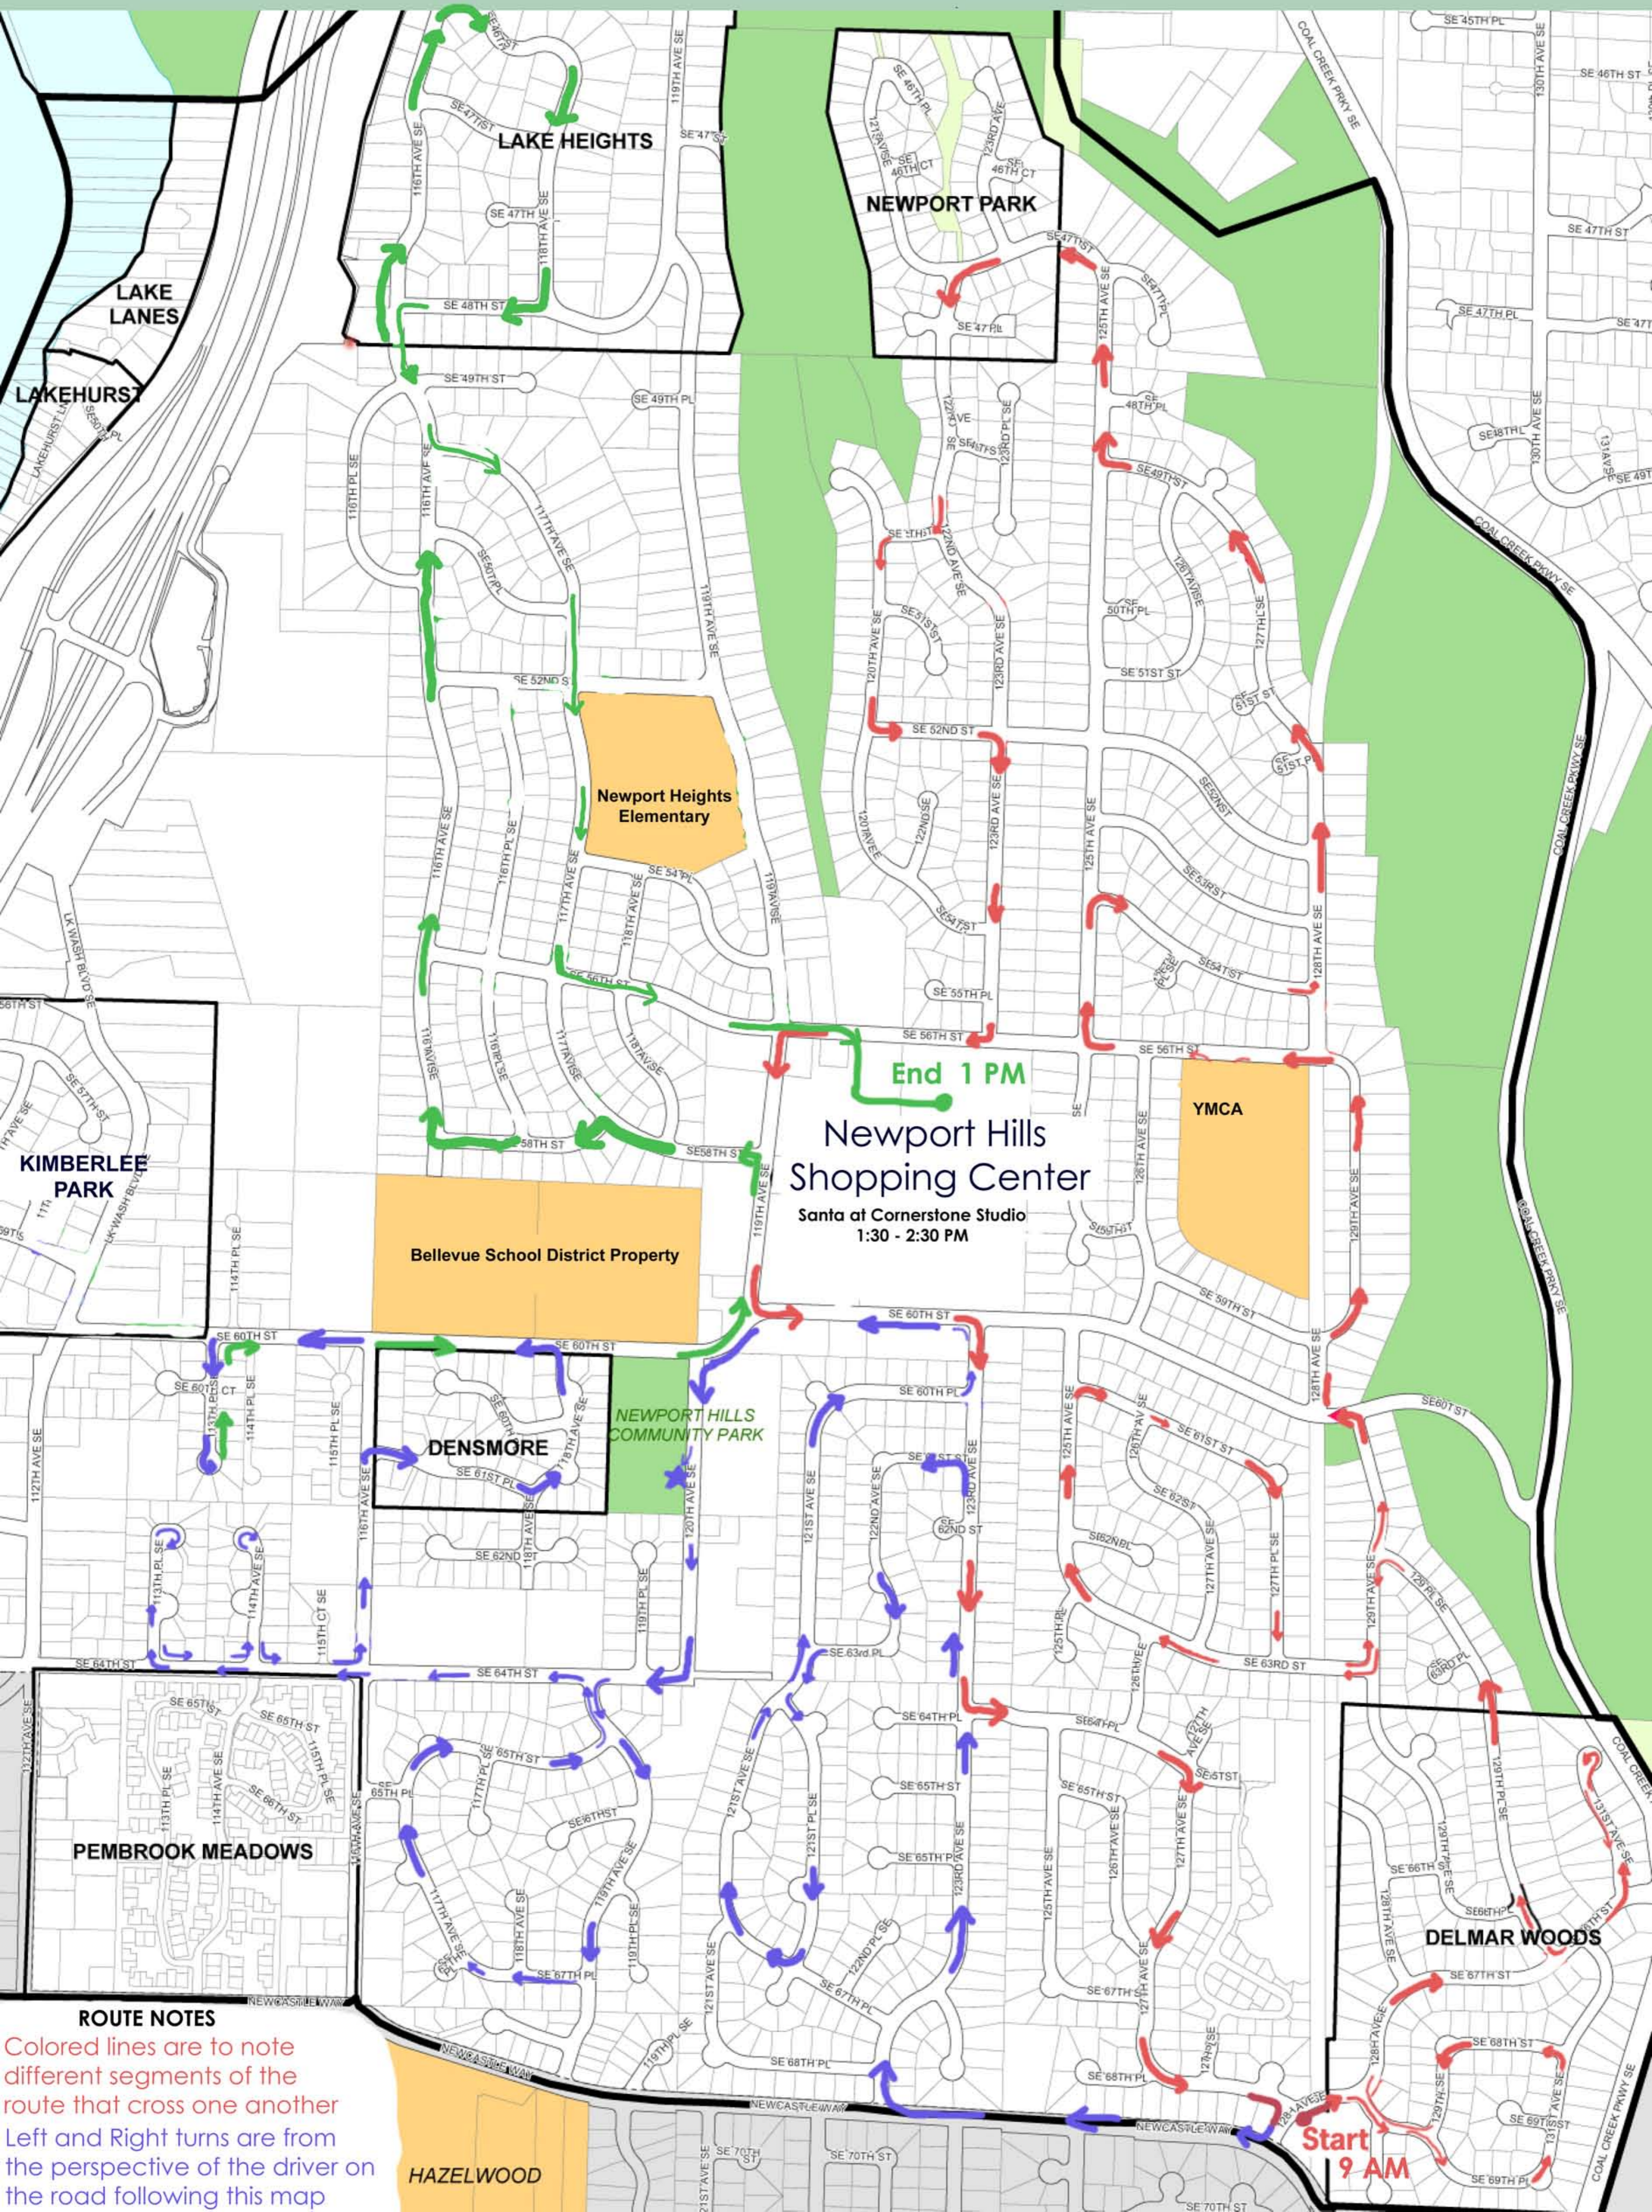

Newport Hills Community Club Santa Claus Tour Route Map

ROUTE NOTES

Colored lines are to note different segments of the route that cross one another
 Left and Right turns are from the perspective of the driver on the road following this map